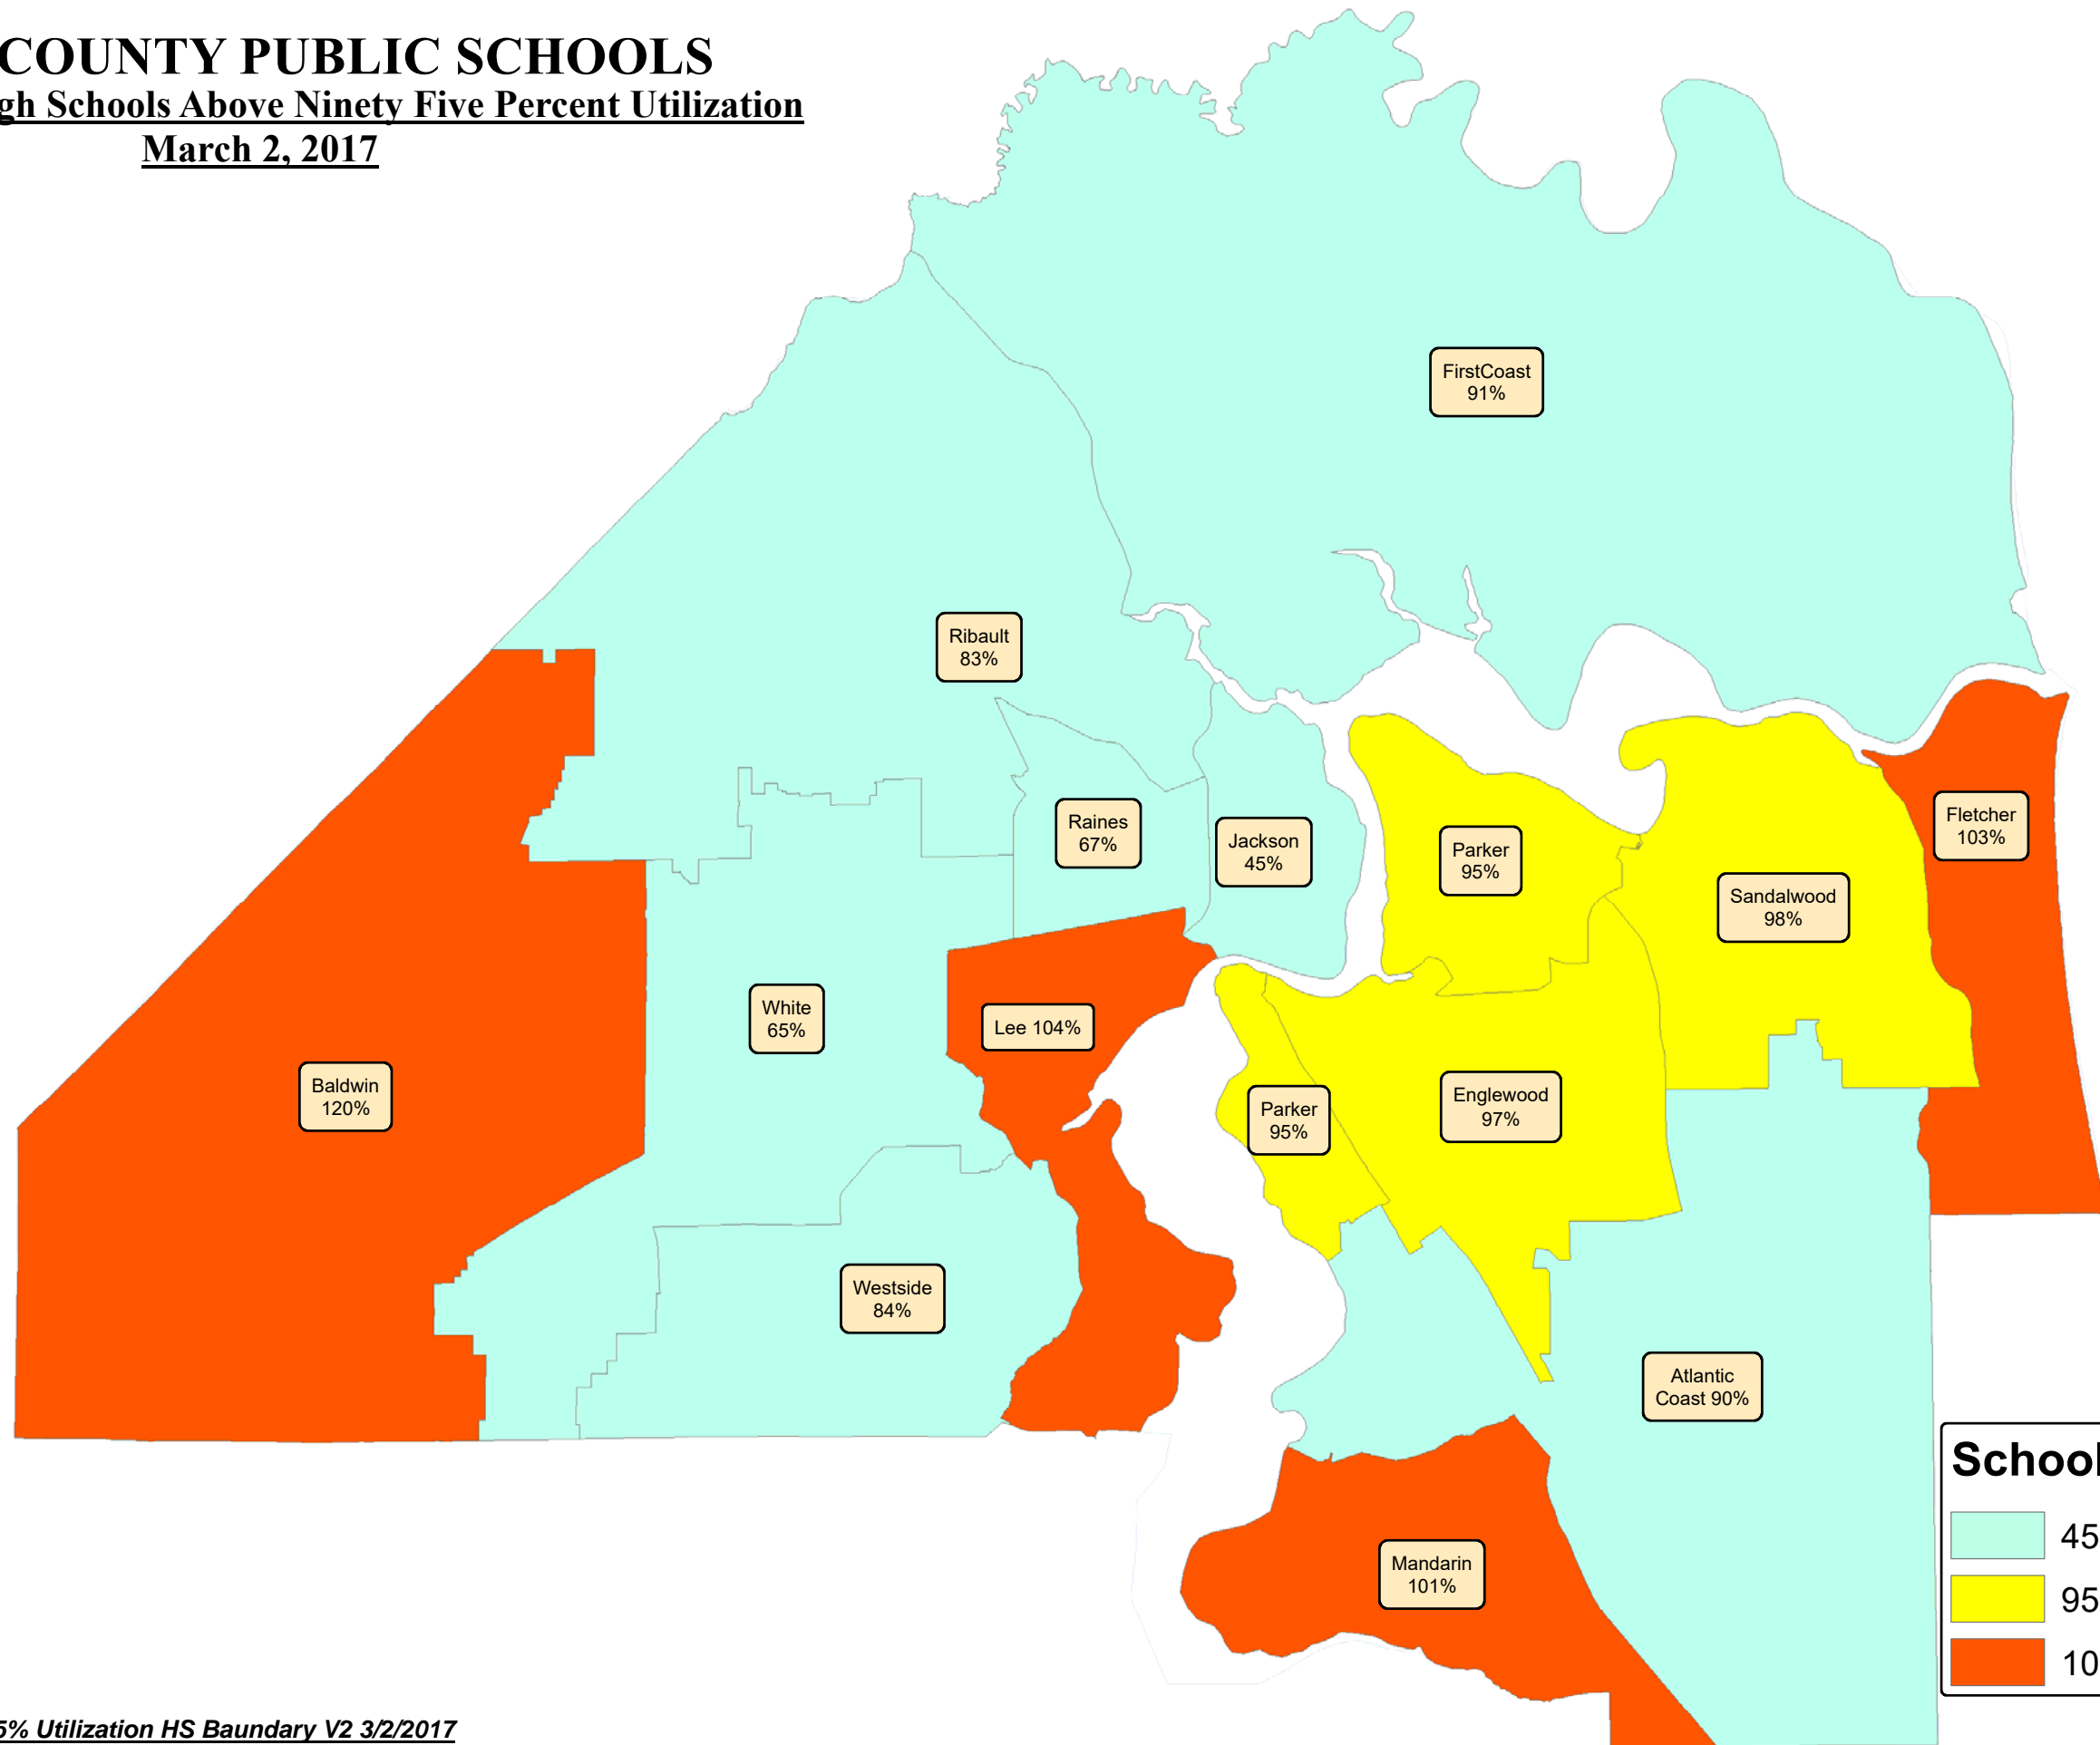

DUVAL COUNTY PUBLIC SCHOOLS
Concurrency: High Schools Above Ninety Five Percent Utilization
March 2, 2017

School Utilization %

Light Blue	45 - 94
Yellow	95 - 99
Orange	100 - 120