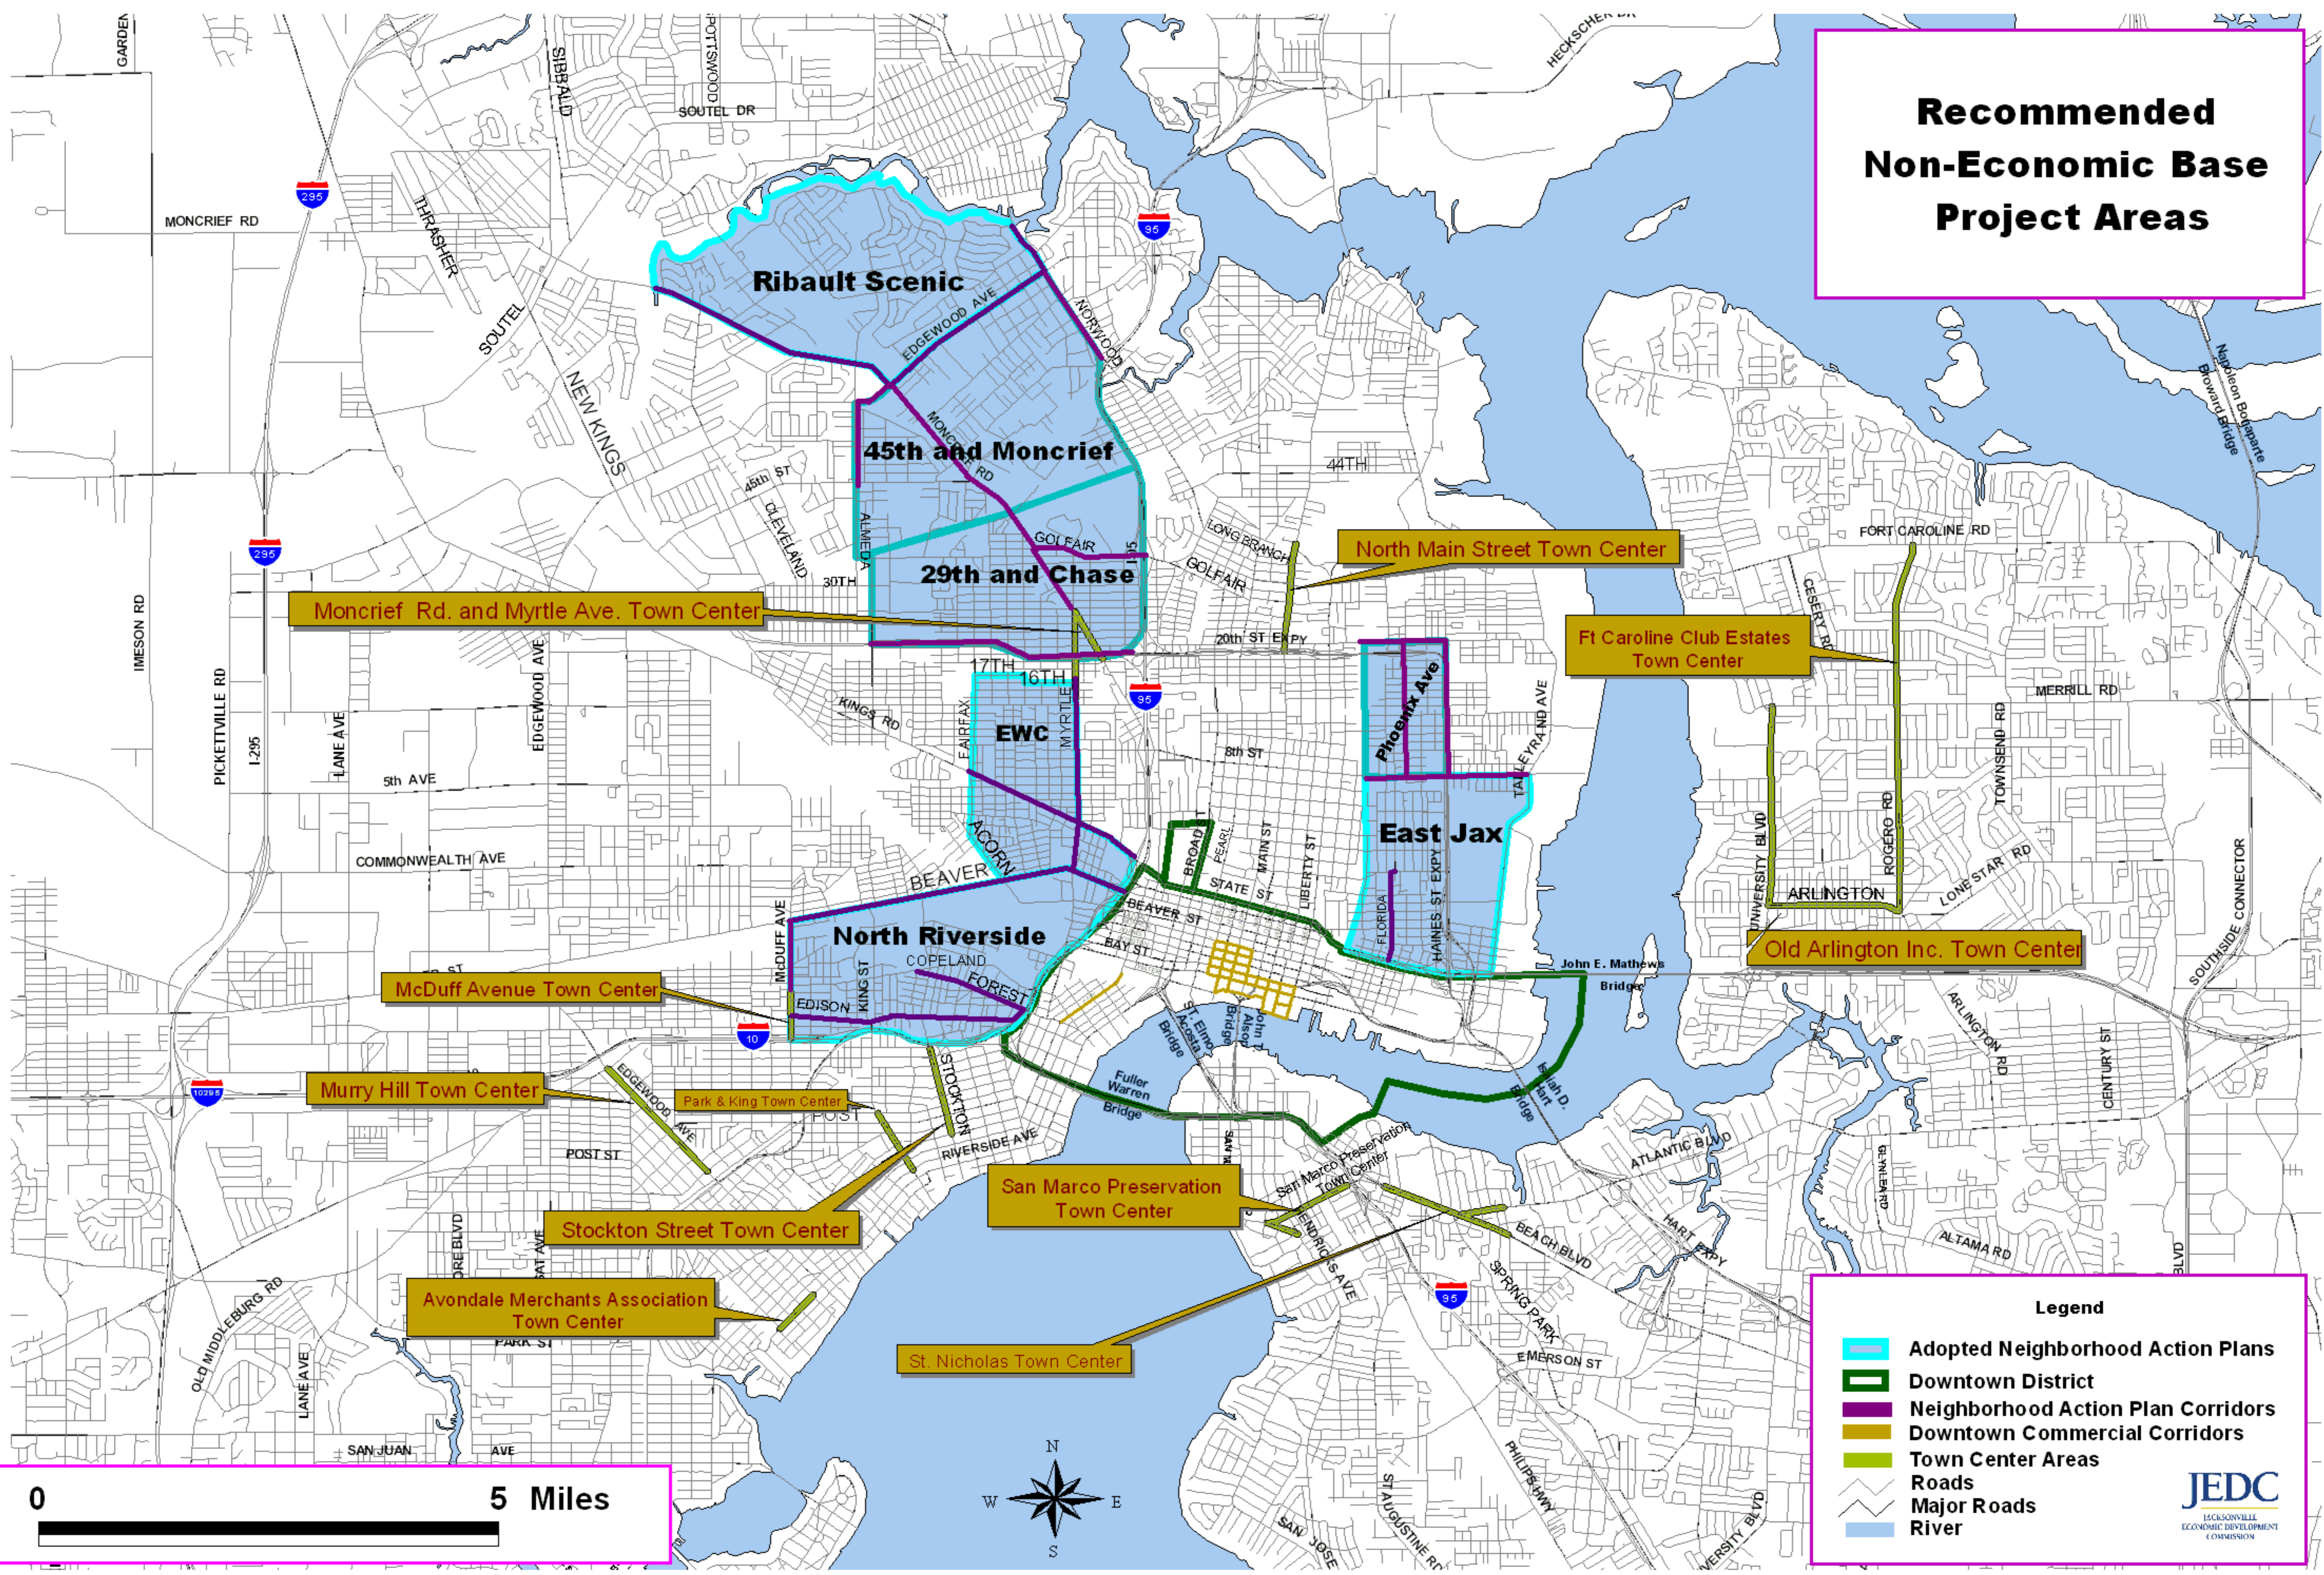

# Recommended Non-Economic Base Project Areas

Moncrief Rd. and Myrtle Ave. Town Center

North Main Street Town Center

Fl Caroline Club Estates Town Center

Old Arlington Inc. Town Center

McDuff Avenue Town Center

Murry Hill Town Center

Park & King Town Center

Stockton Street Town Center

Avondale Merchants Association Town Center

San Marco Preservation Town Center

St. Nicholas Town Center

**Legend**

- █ Adopted Neighborhood Action Plans
- █ Downtown District
- █ Neighborhood Action Plan Corridors
- █ Downtown Commercial Corridors
- █ Town Center Areas
- Roads
- Major Roads
- River

**JEDC**  
JACKSONVILLE  
 ECONOMIC DEVELOPMENT  
 COMMISSION

0 5 Miles