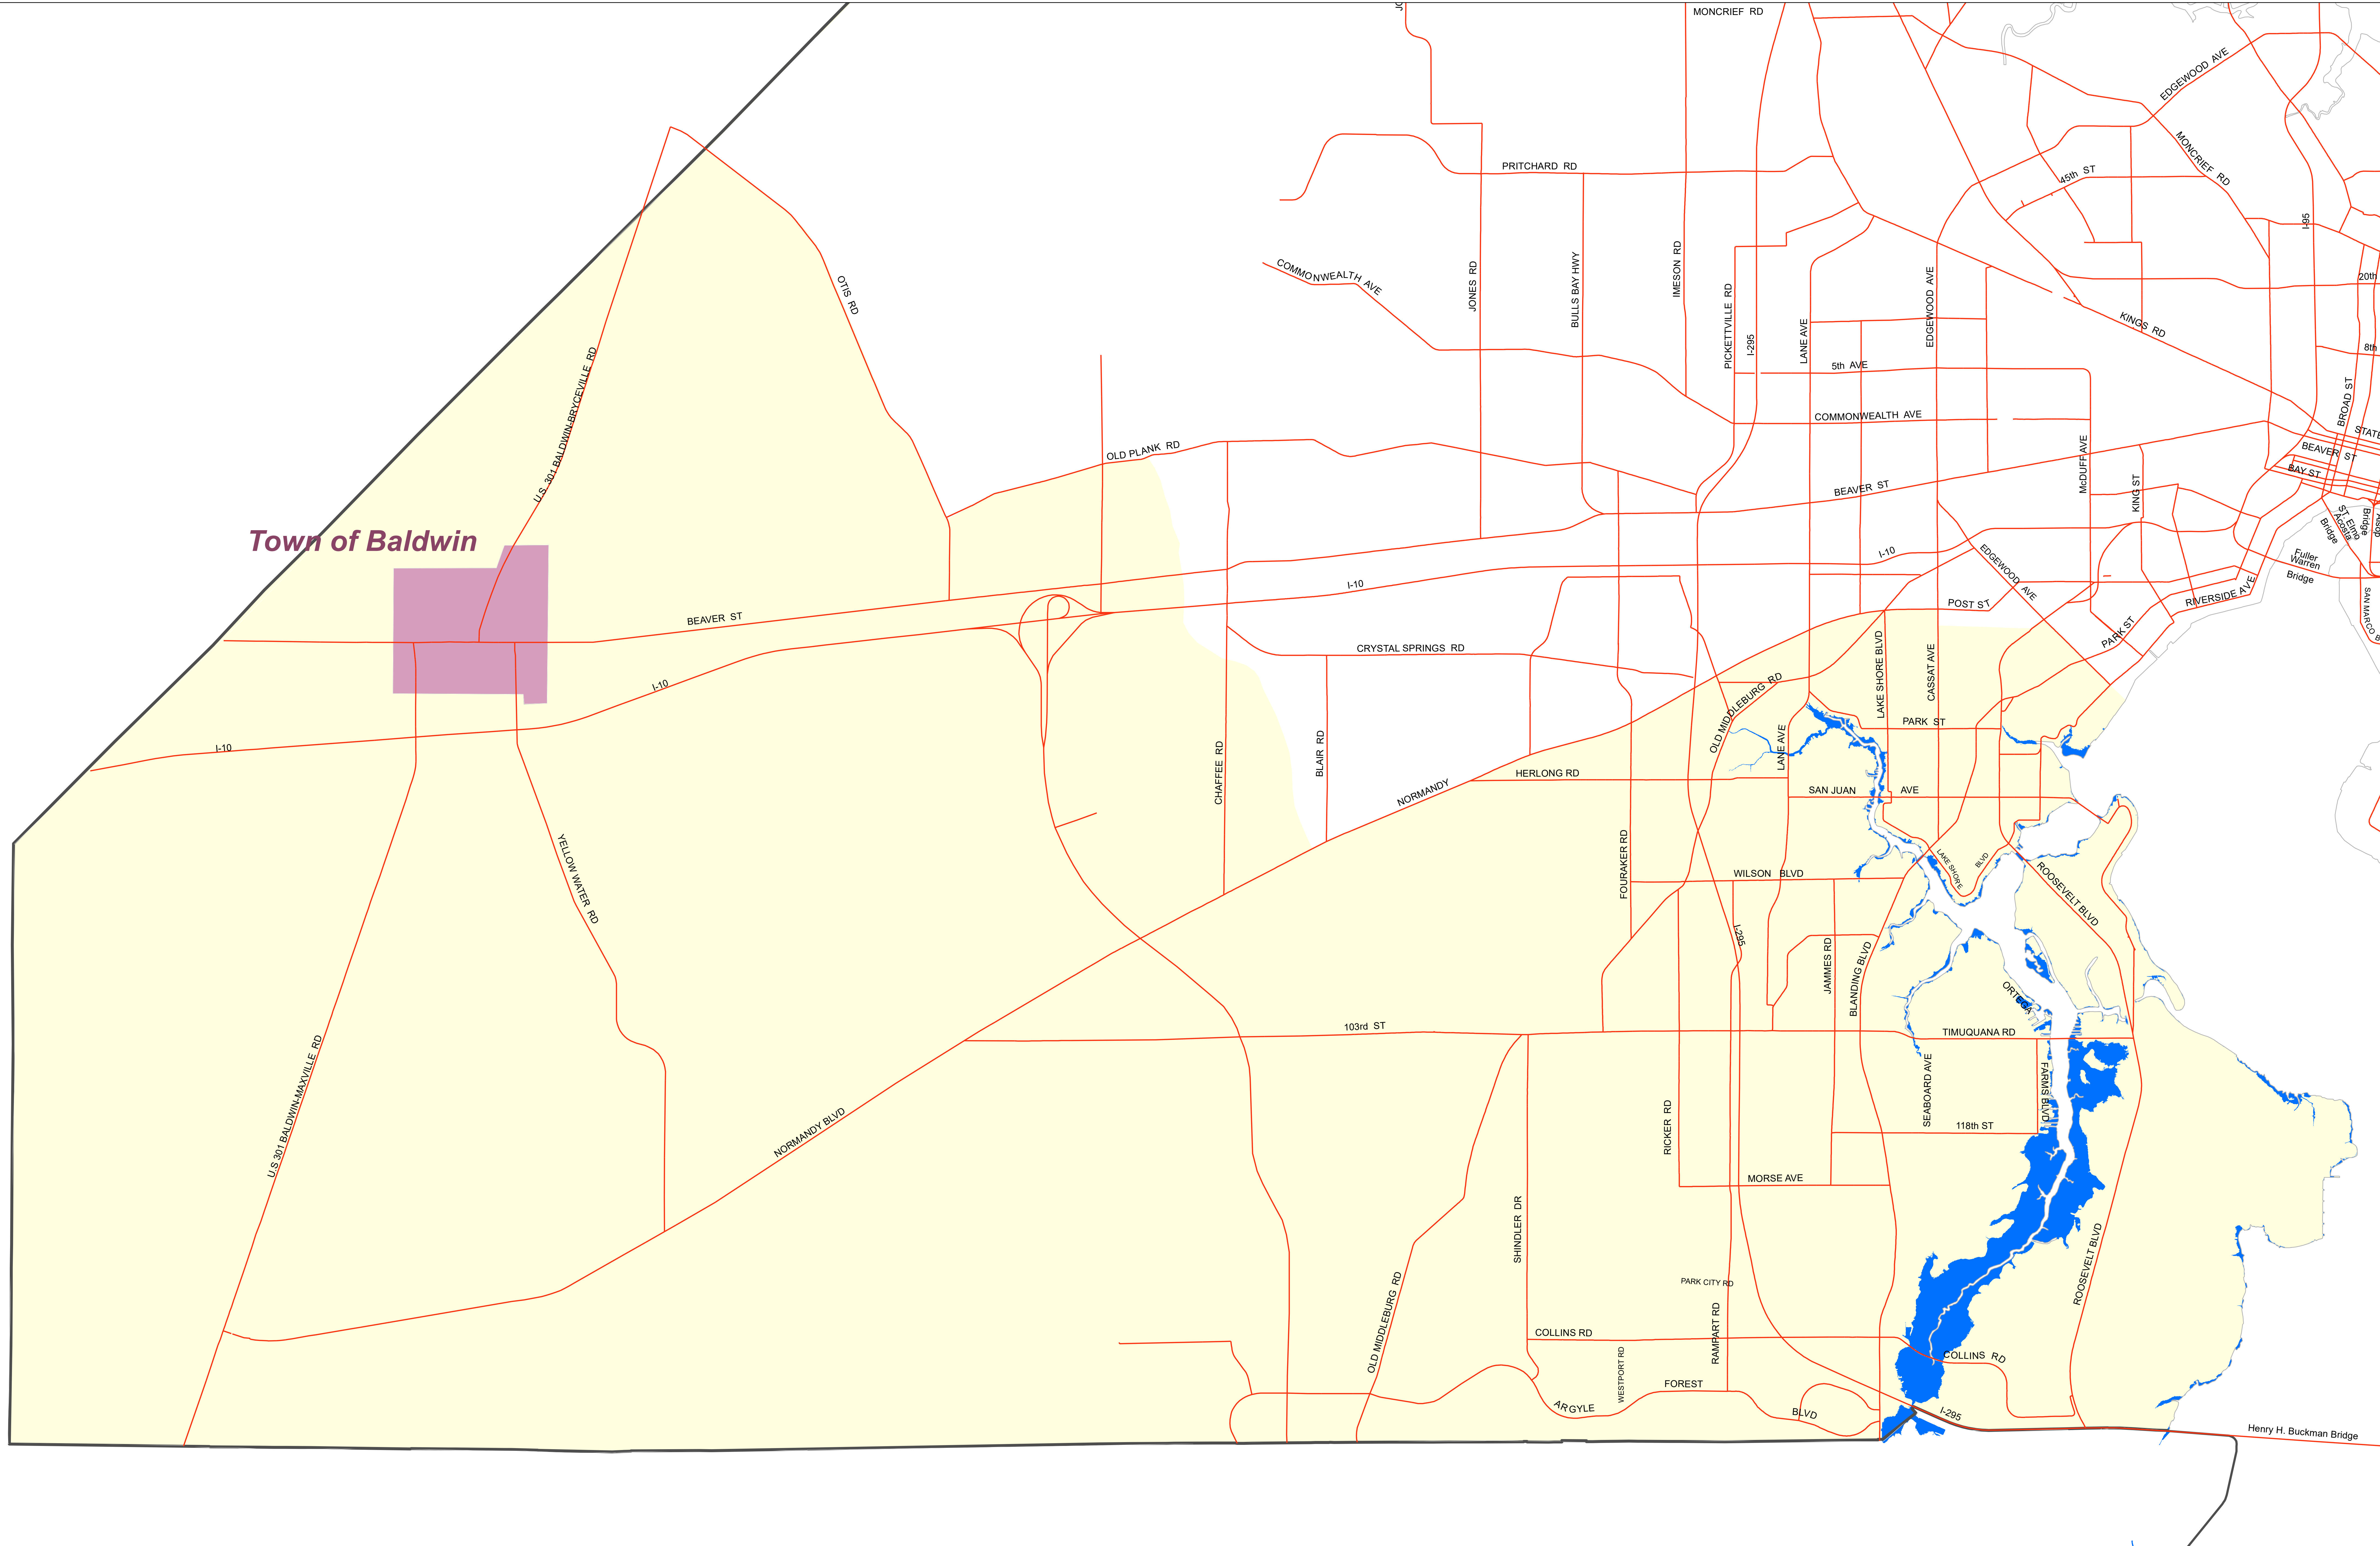

Town of Baldwin

*Data provided by North Florida Regional Council

Developed by James M. Reed - jreed@coj.net
February 2019

Content intended for illustrative purposes only.

City of Jacksonville

Coastal High Hazard Areas (CHHA/AAA)*

Planning District 4 - Southwest

- CHHA/AAA
- Planning District 4
- River
- Major Highways