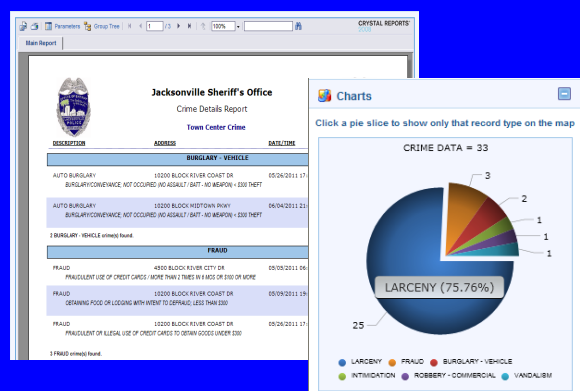

Step 3: Select Date/Time

The user can choose the dates and times by either using a calendar control (similar to online registration sites) or standard drop-down values.

Step 4: Update Map and View Results

By clicking the Update Map tab, the map is produced.

Reports/Graphs:

The user can produce reports and visualize graphs for their geographic selections.

CyberWatch Setup:

The user can click on the CyberWatch tab to set up automated email alerts. A search radius can also be designed to include areas around a particular location.