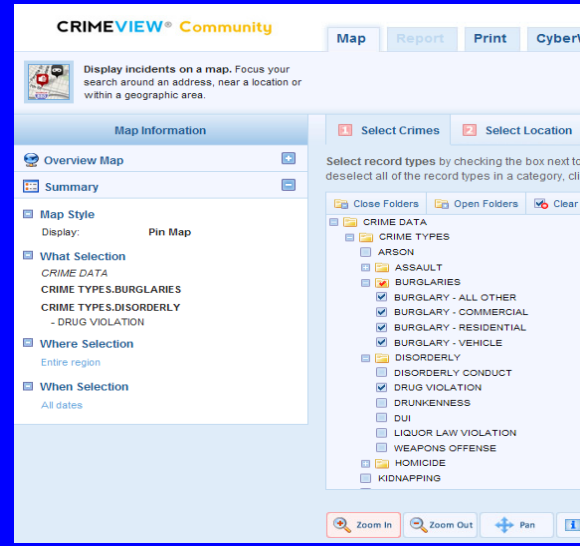

Online Crime Mapping Program Reference Guide

The goal of JSO's new online crime mapping program is to inform the citizens of Jacksonville about criminal incidents throughout the community. This document serves as a reference guide to navigating the application. Keep in mind that the data in the application has been filtered to exclude sex crimes, child abuse, and other crime information protected by statute or reported by other agencies.

ACCESSING THE JSO CRIME MAPPING SITE

To access the site you can go directly to www.jaxsheriff.org and click on Crime Statistics/Crime Mapping on the left hand side of the page.

You will be directed to the UCR & Online Crime Mapping page. Click the link for Crime Mapping

A disclaimer page will appear and you must accept the terms to proceed to the site.

The application will open and look something like this.

USING THE JSO CRIME MAPPING SITE

Step 1: Select Crime Type

The user can click folders to choose the entire group of crimes or expand the folder to select specific crime types.

Step 2: Select Location

There are a number of options for selecting the location. As the user selects a geography type, the specific locations appear to the right. The user can also define a search radius around the selected location.