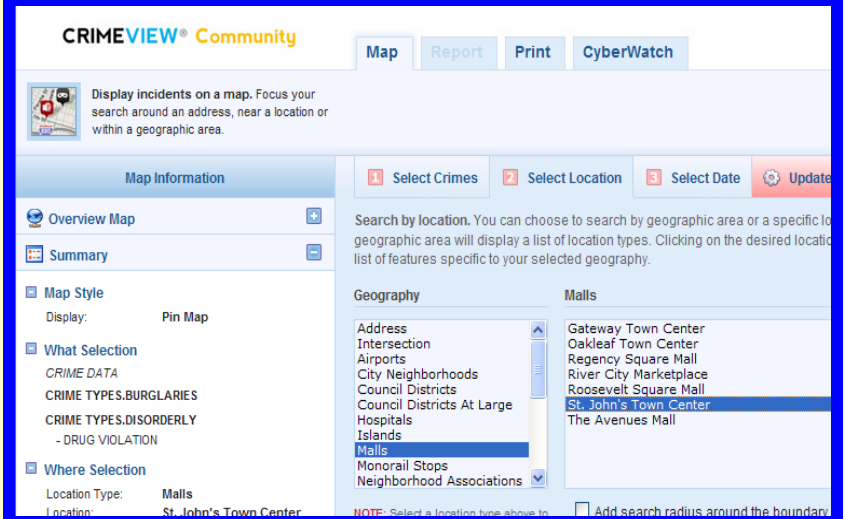

Online Crime Mapping Program Reference Guide

The goal of JSO's new online crime mapping program is to inform the citizens of Jacksonville about criminal incidents throughout the community. This document serves as a reference guide to navigating the application. Keep in mind that the data in the application has been filtered to exclude sex crimes, child abuse, and other crime information protected by statute or reported by other agencies.

ACCESSING THE JSO CRIME MAPPING SITE

To access the site you can go directly to www.jaxsheriff.org and click on Crime Statistics/Crime Mapping on the left hand side of the page.

You will be directed to the UCR & Online Crime Mapping page. Click the link for Crime Mapping

A disclaimer page will appear and you must accept the terms to proceed to the site.

The application will open and look something like this.

USING THE JSO CRIME MAPPING SITE

Step 1: Select Crime Type

The user can click folders to choose the entire group of crimes or expand the folder to select specific crime types.

Step 2: Select Location

There are a number of options for selecting the location. As the user selects a geography type, the specific locations appear to the right. The user can also define a search radius around the selected location.