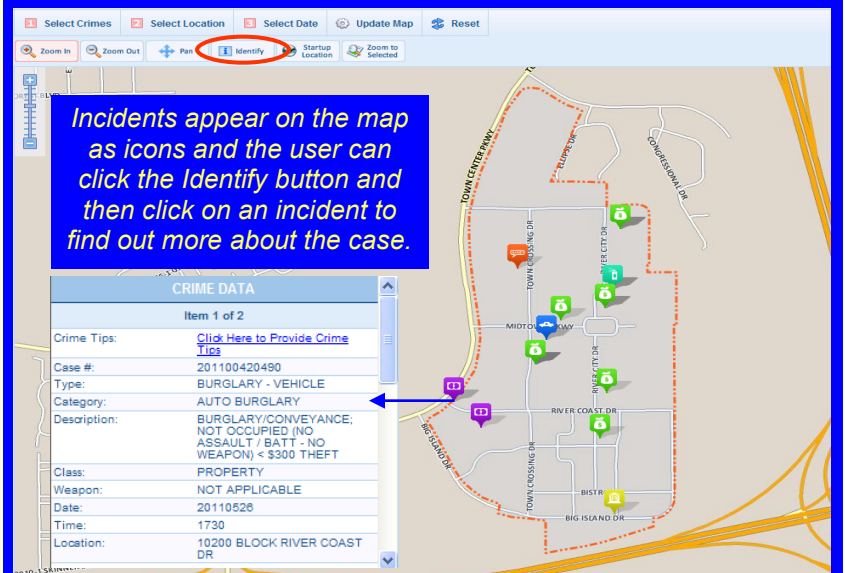

A disclaimer page will appear and you must accept the terms to proceed to the site.

The application will open and look something like this.

USING THE JSO CRIME MAPPING SITE

Step 1: Select Crime Type

The user can click folders to choose the entire group of crimes or expand the folder to select specific crime types.

Step 2: Select Location

There are a number of options for selecting the location. As the user selects a geography type, the specific locations appear to the right. The user can also define a search radius around the selected location.

Step 3: Select Date/Time

The user can choose the dates and times by either using a calendar control (similar to online registration sites) or standard drop-down values.

Step 4: Update Map and View Results

By clicking the Update Map tab, the map is produced.

Reports/Graphs:

The user can produce reports and visualize graphs for their geographic selections.

CyberWatch Setup:

The user can click on the CyberWatch tab to set up automated email alerts. A search radius can also be designed to include areas around a particular location.