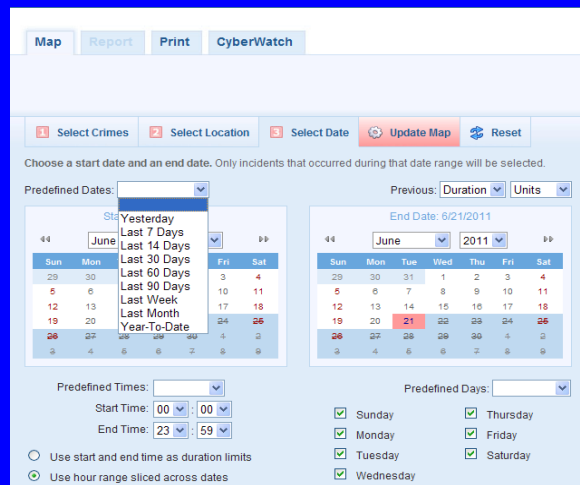

ACCESSING THE JSO CRIME MAPPING SITE

To access the site you can go directly to www.jaxsheriff.org and click on Crime Statistics/Crime Mapping on the left hand side of the page.

You will be directed to the UCR & Online Crime Mapping page. Click the link for Crime Mapping

A disclaimer page will appear and you must accept the terms to proceed to the site.

The application will open and look something like this.

USING THE JSO CRIME MAPPING SITE

Step 1: Select Crime Type

The user can click folders to choose the entire group of crimes or expand the folder to select specific crime types.

Step 2: Select Location

There are a number of options for selecting the location. As the user selects a geography type, the specific locations appear to the right. The user can also define a search radius around the selected location.

Step 3: Select Date/Time

The user can choose the dates and times by either using a calendar control (similar to online registration sites) or standard drop-down values.

Step 4: Update Map and View Results