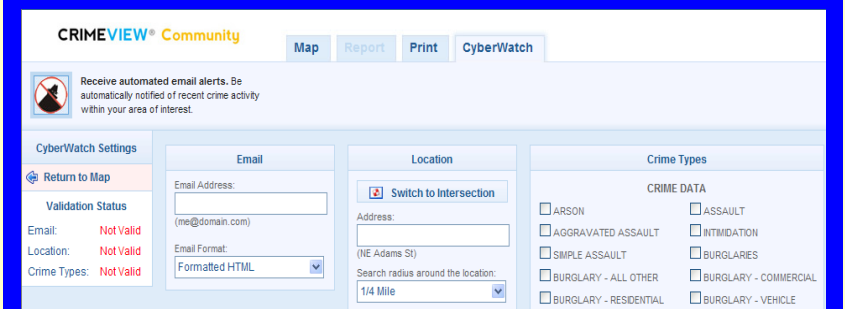

By clicking the Update Map tab, the map is produced.

Reports/Graphs:

The user can produce reports and visualize graphs for their geographic selections.

CyberWatch Setup:

The user can click on the CyberWatch tab to set up automated email alerts. A search radius can also be designed to include areas around a particular location.