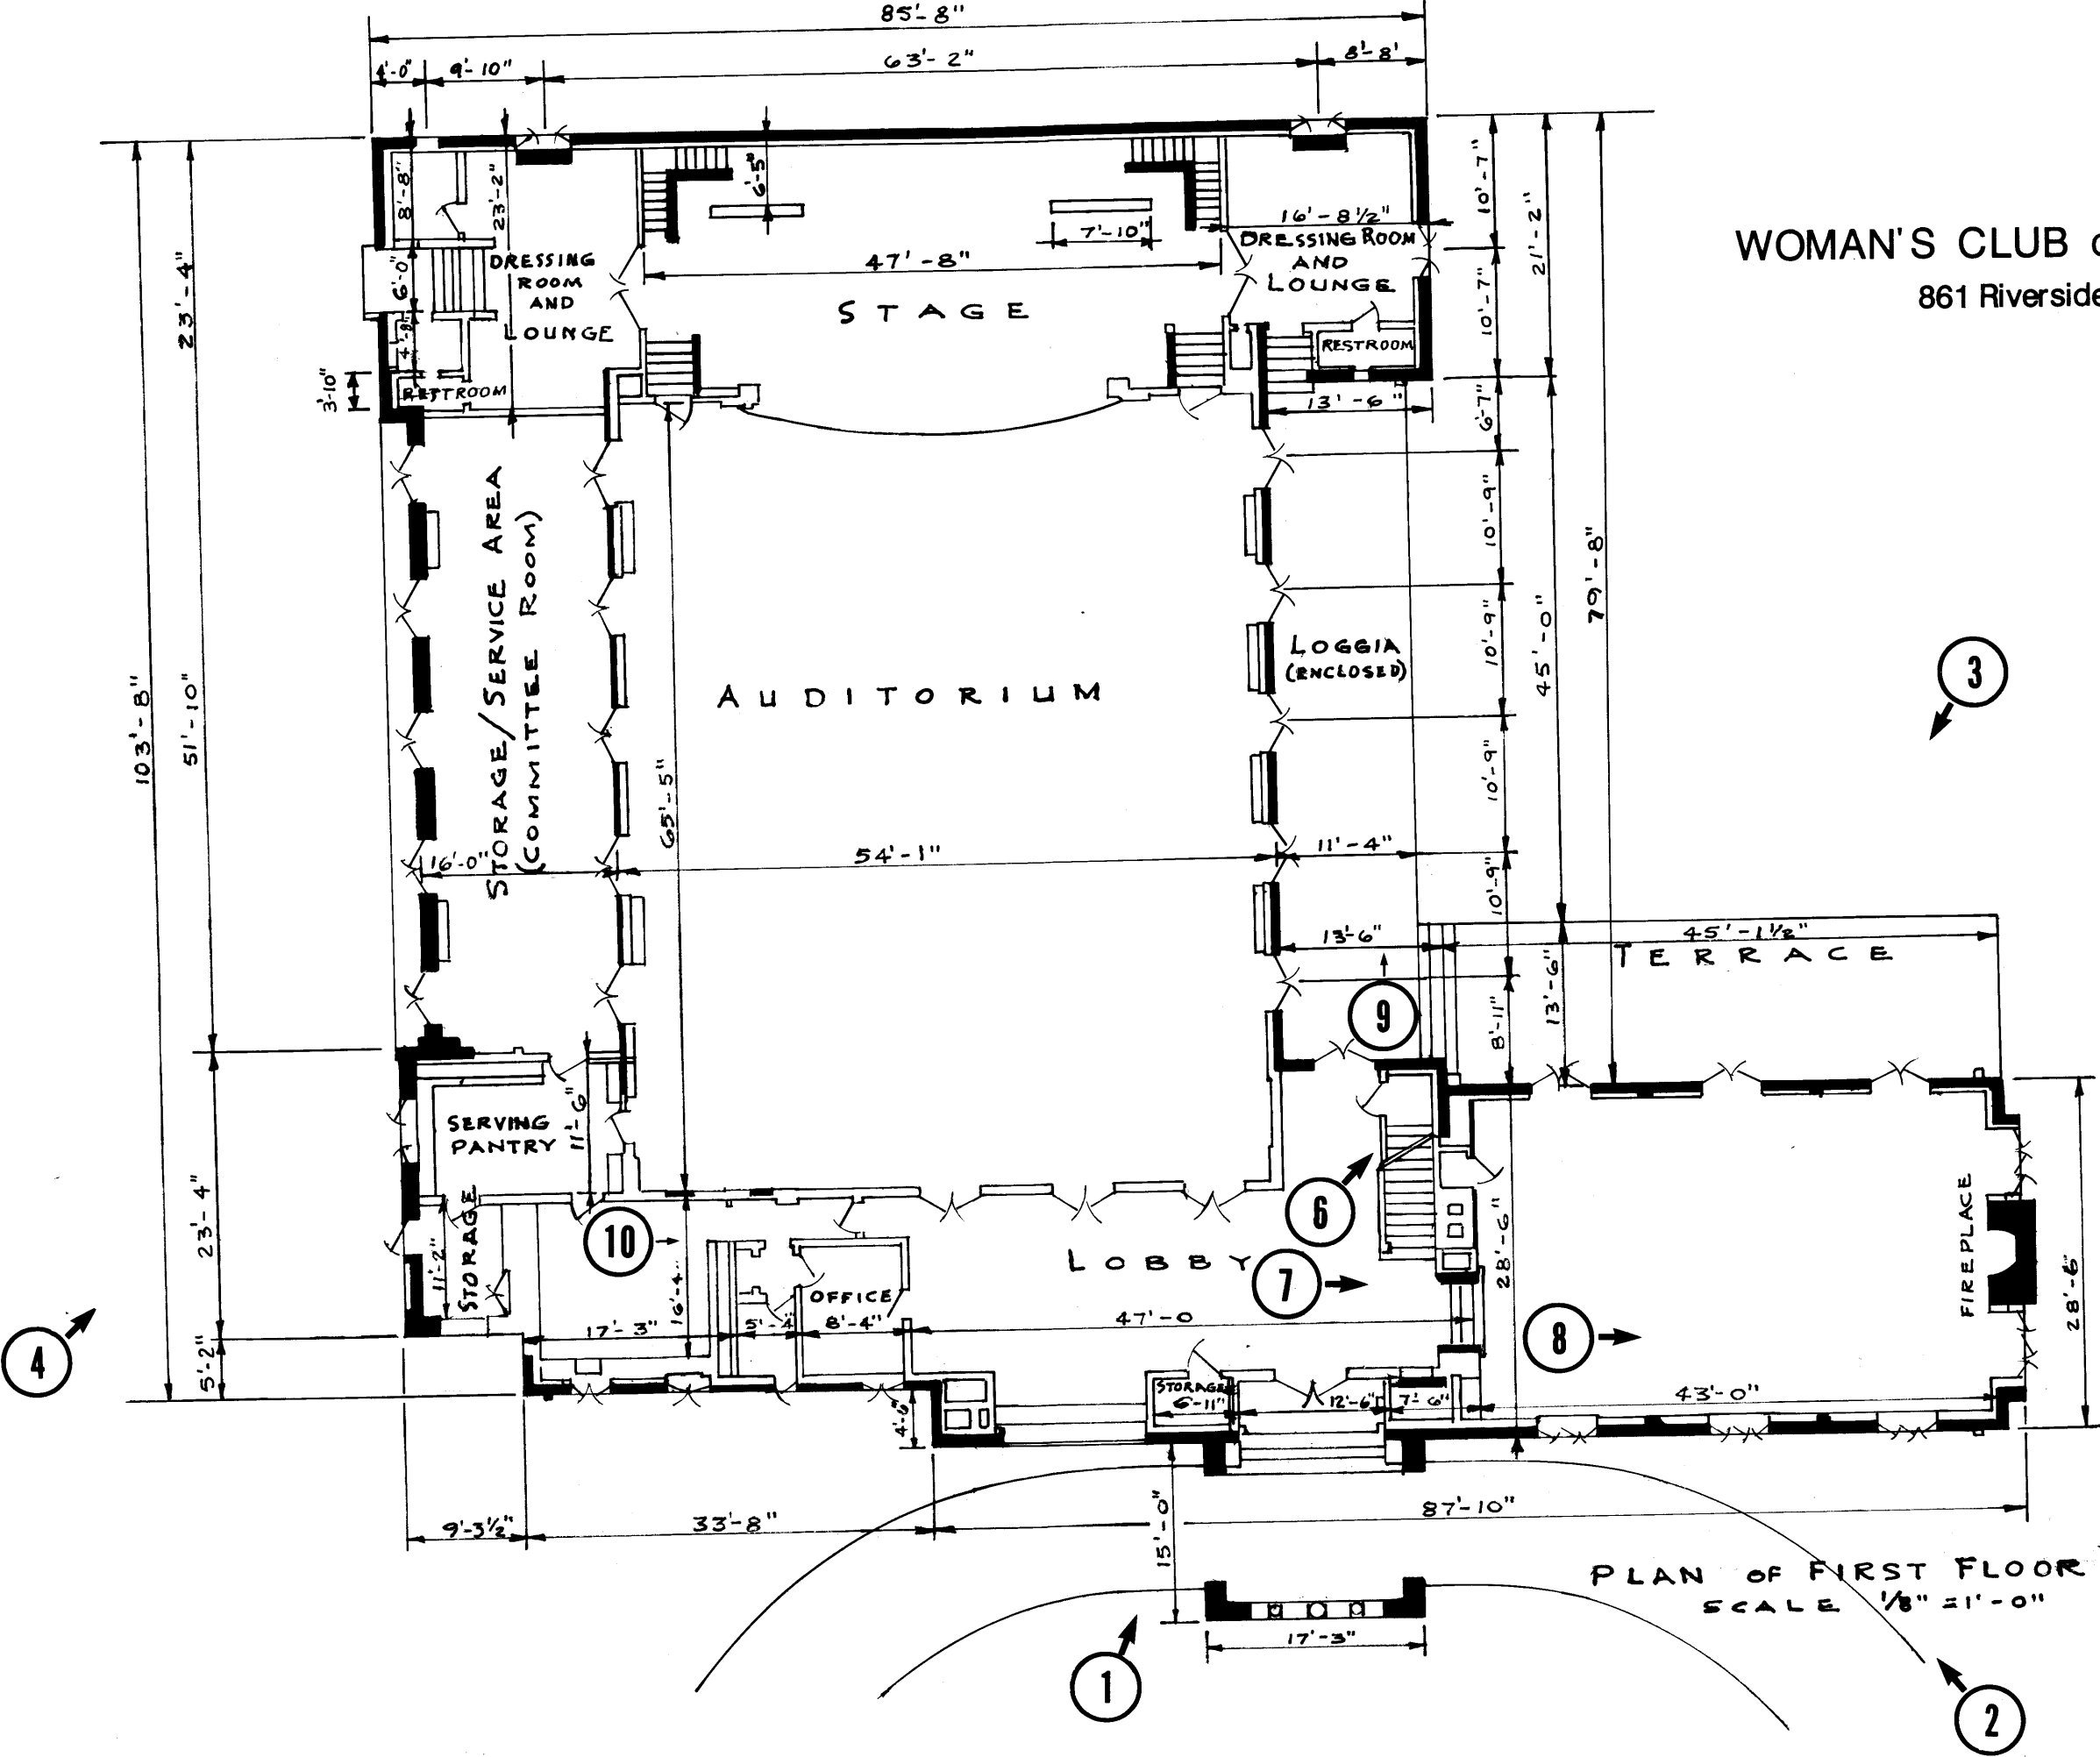

WOMAN'S CLUB of JACKSONVILLE
 861 Riverside Avenue

PLAN OF FIRST FLOOR
 SCALE 1/8" = 1'-0"