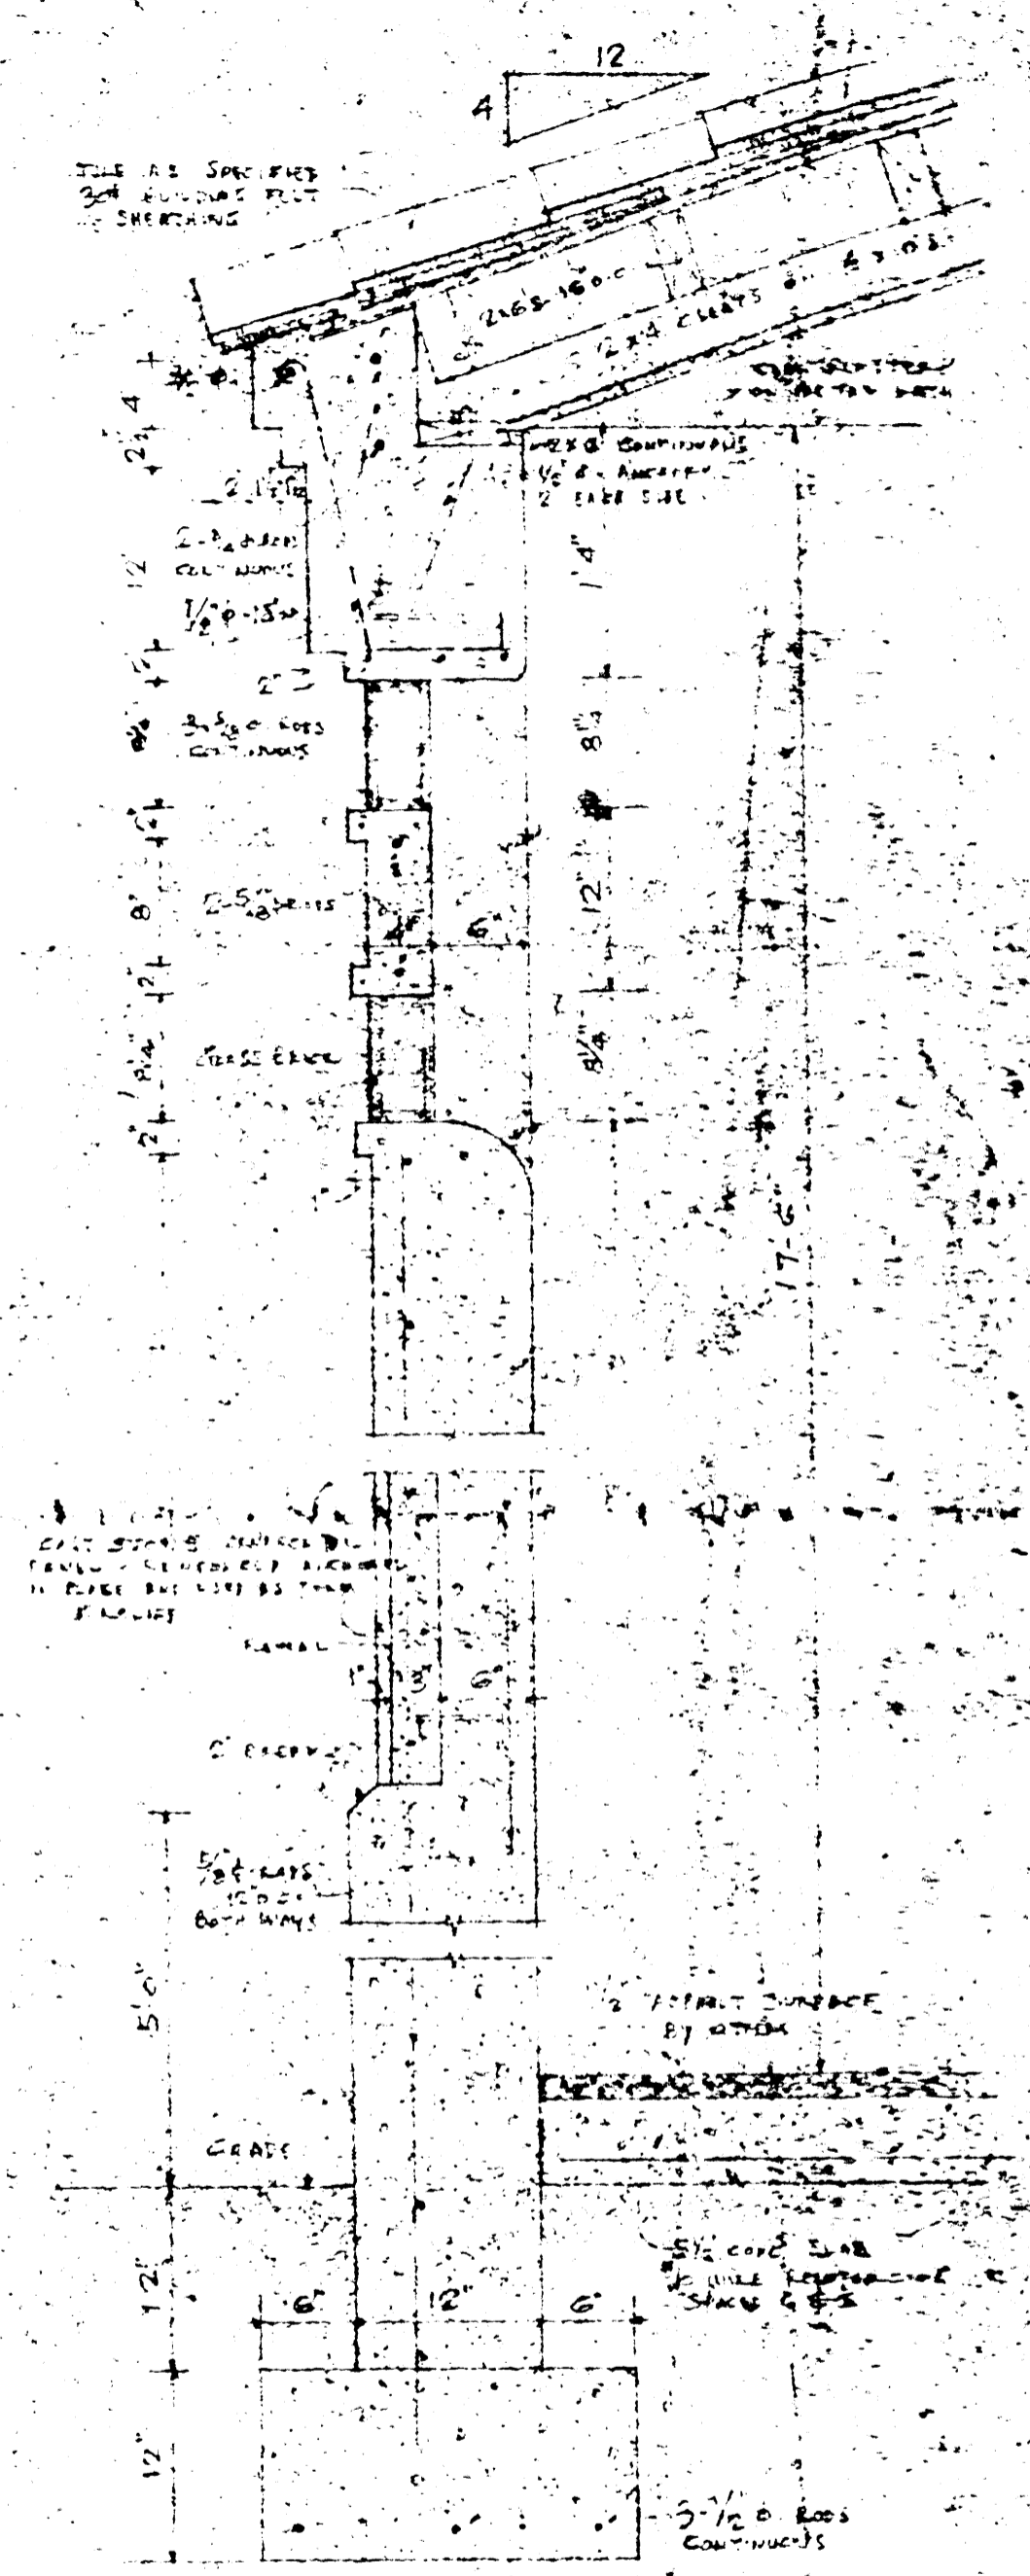

SECTION  
SCALE: 1/4" = 1'-0"

SCALE: DETAIL OF RECESSED HEATER UNIT

TYPICAL WALL SECTION  
SCALE: 1/4" = 1'-0"

FRONT ELEVATION  
SCALE: 1/4" = 1'-0"

SIDE ELEVATION  
SCALE: 1/4" = 1'-0"

ELEPHANT HOUSE & BIRD AVIARY  
MUNICIPAL ZOO  
CITY OF JACKSONVILLE FLORIDA  
OWNED BY A. BENJAMIN AIA  
629  
2