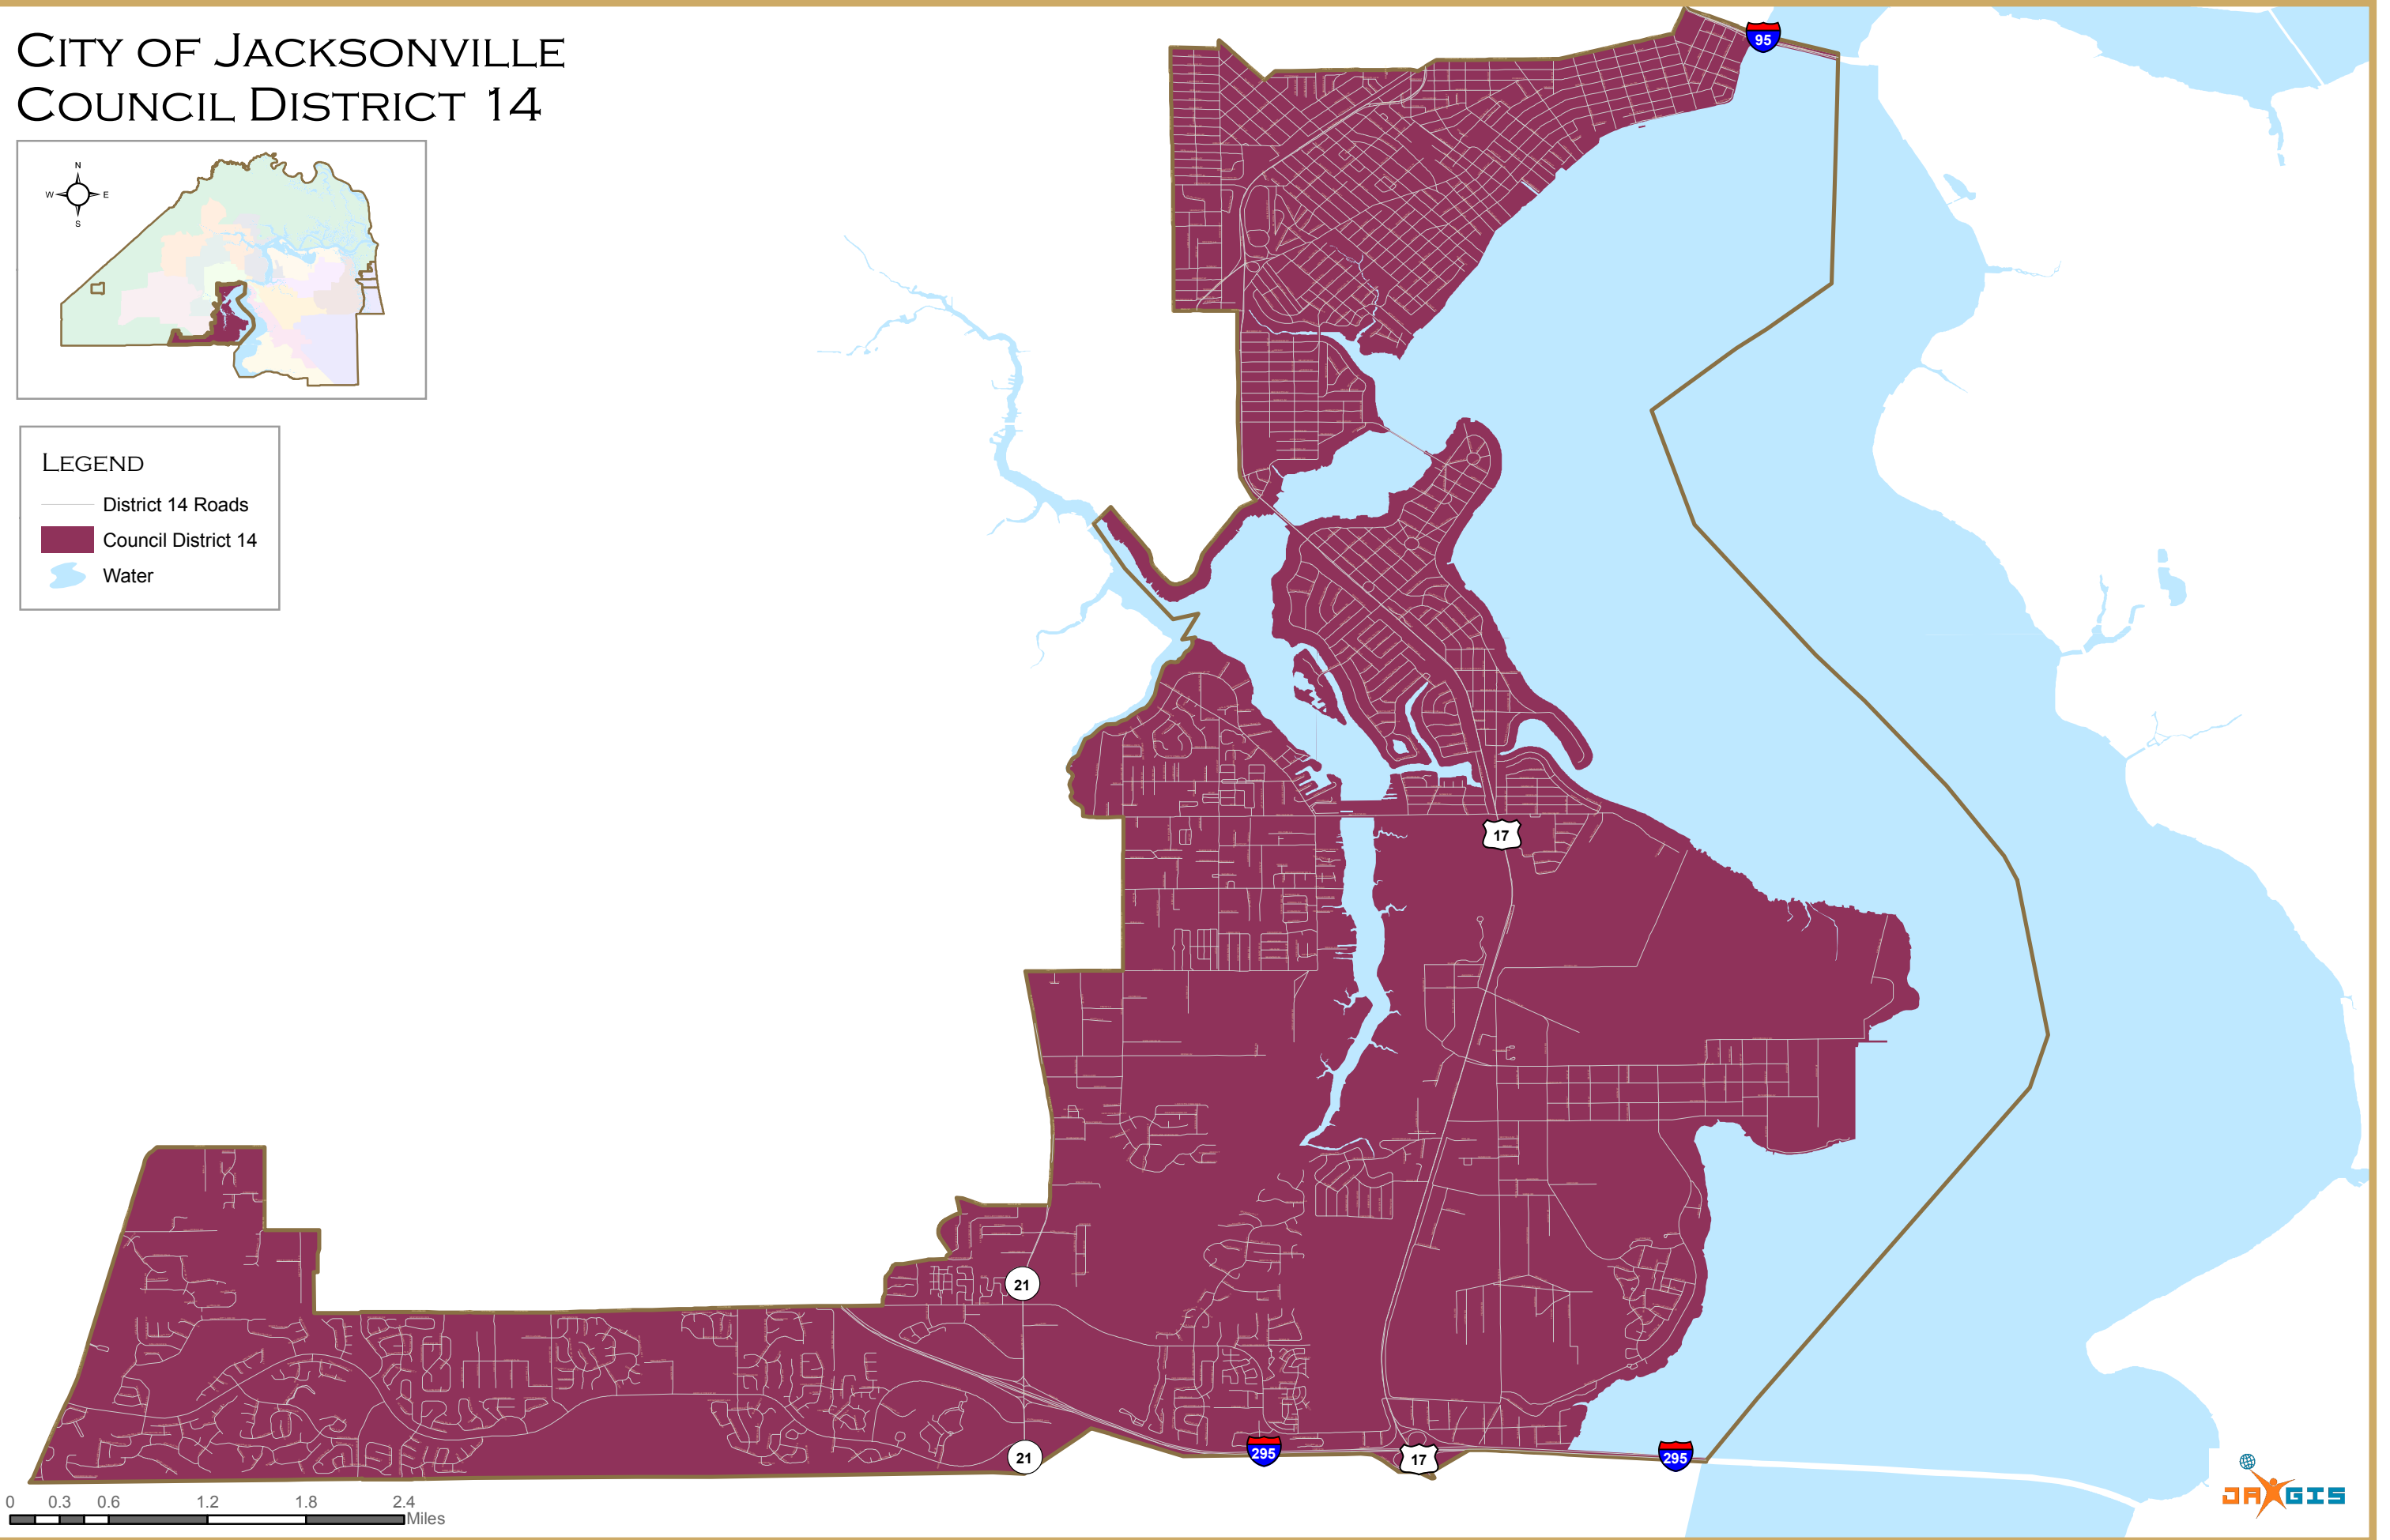

# CITY OF JACKSONVILLE COUNCIL DISTRICT 14

## LEGEND

- District 14 Roads
- Council District 14
- Water

0 0.3 0.6 1.2 1.8 2.4 Miles