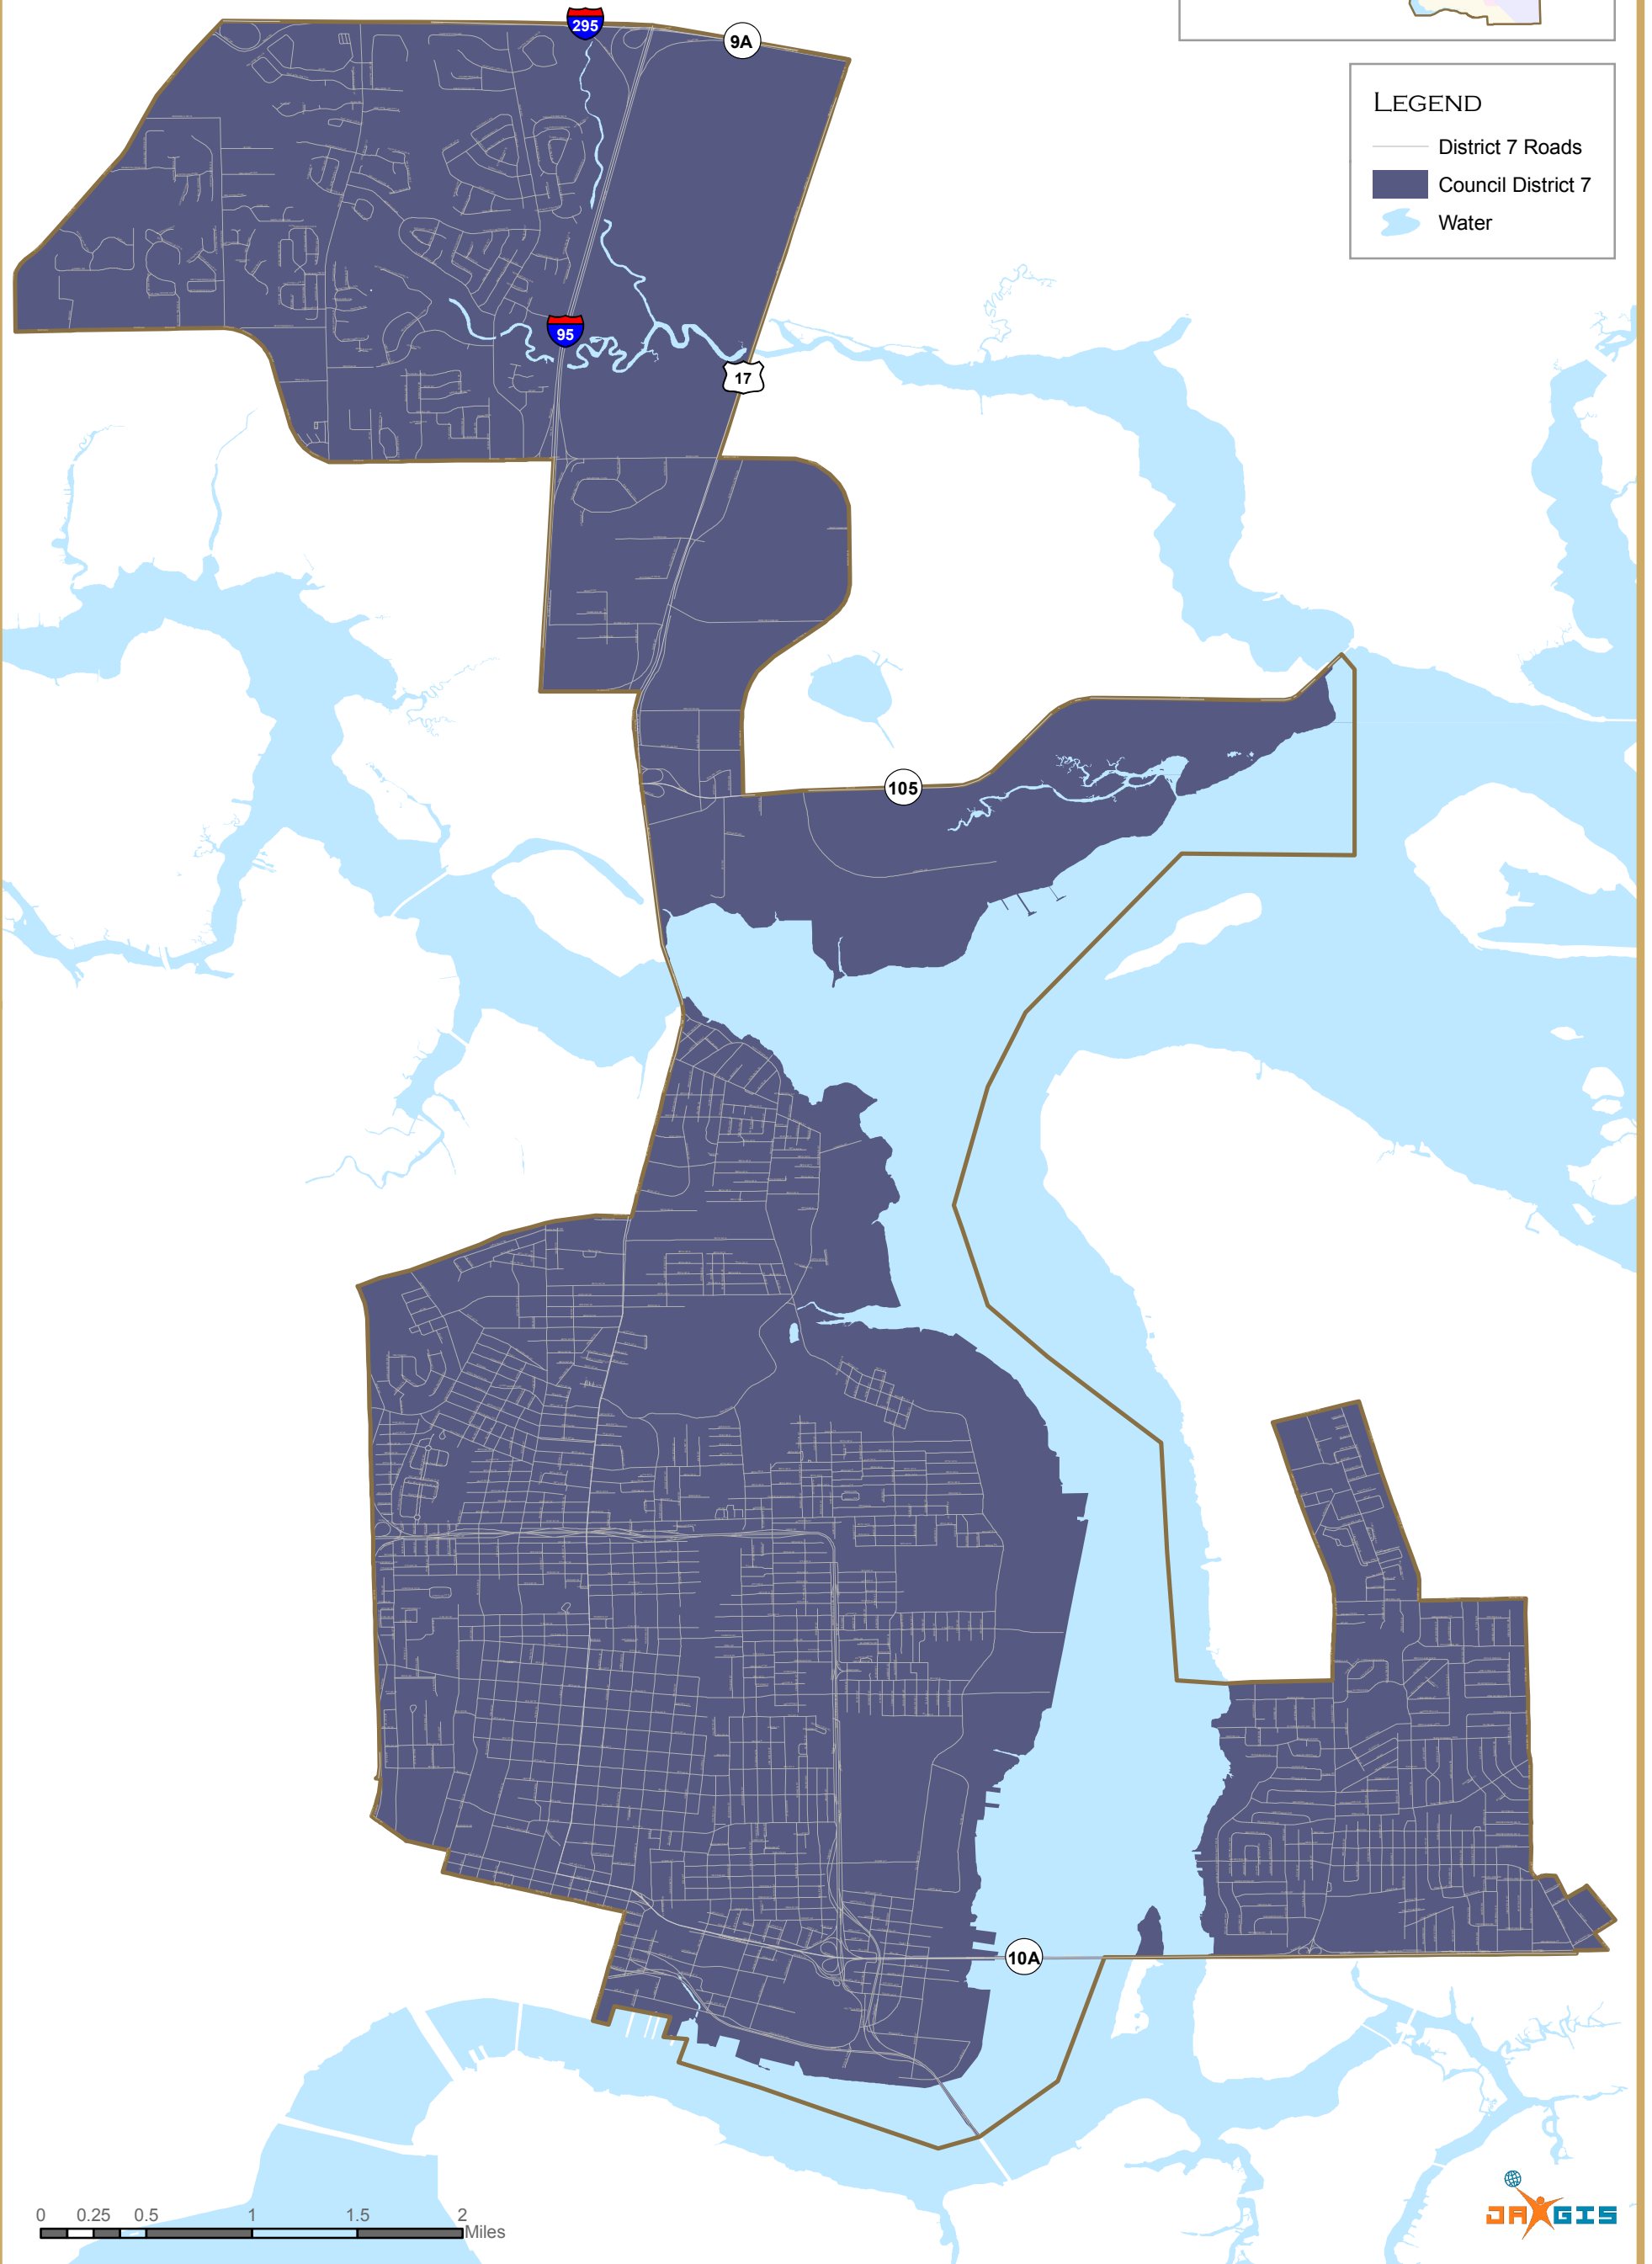

# CITY OF JACKSONVILLE COUNCIL DISTRICT 7

## LEGEND

- District 7 Roads
- Council District 7
- Water

0 0.25 0.5 1 1.5 2 Miles