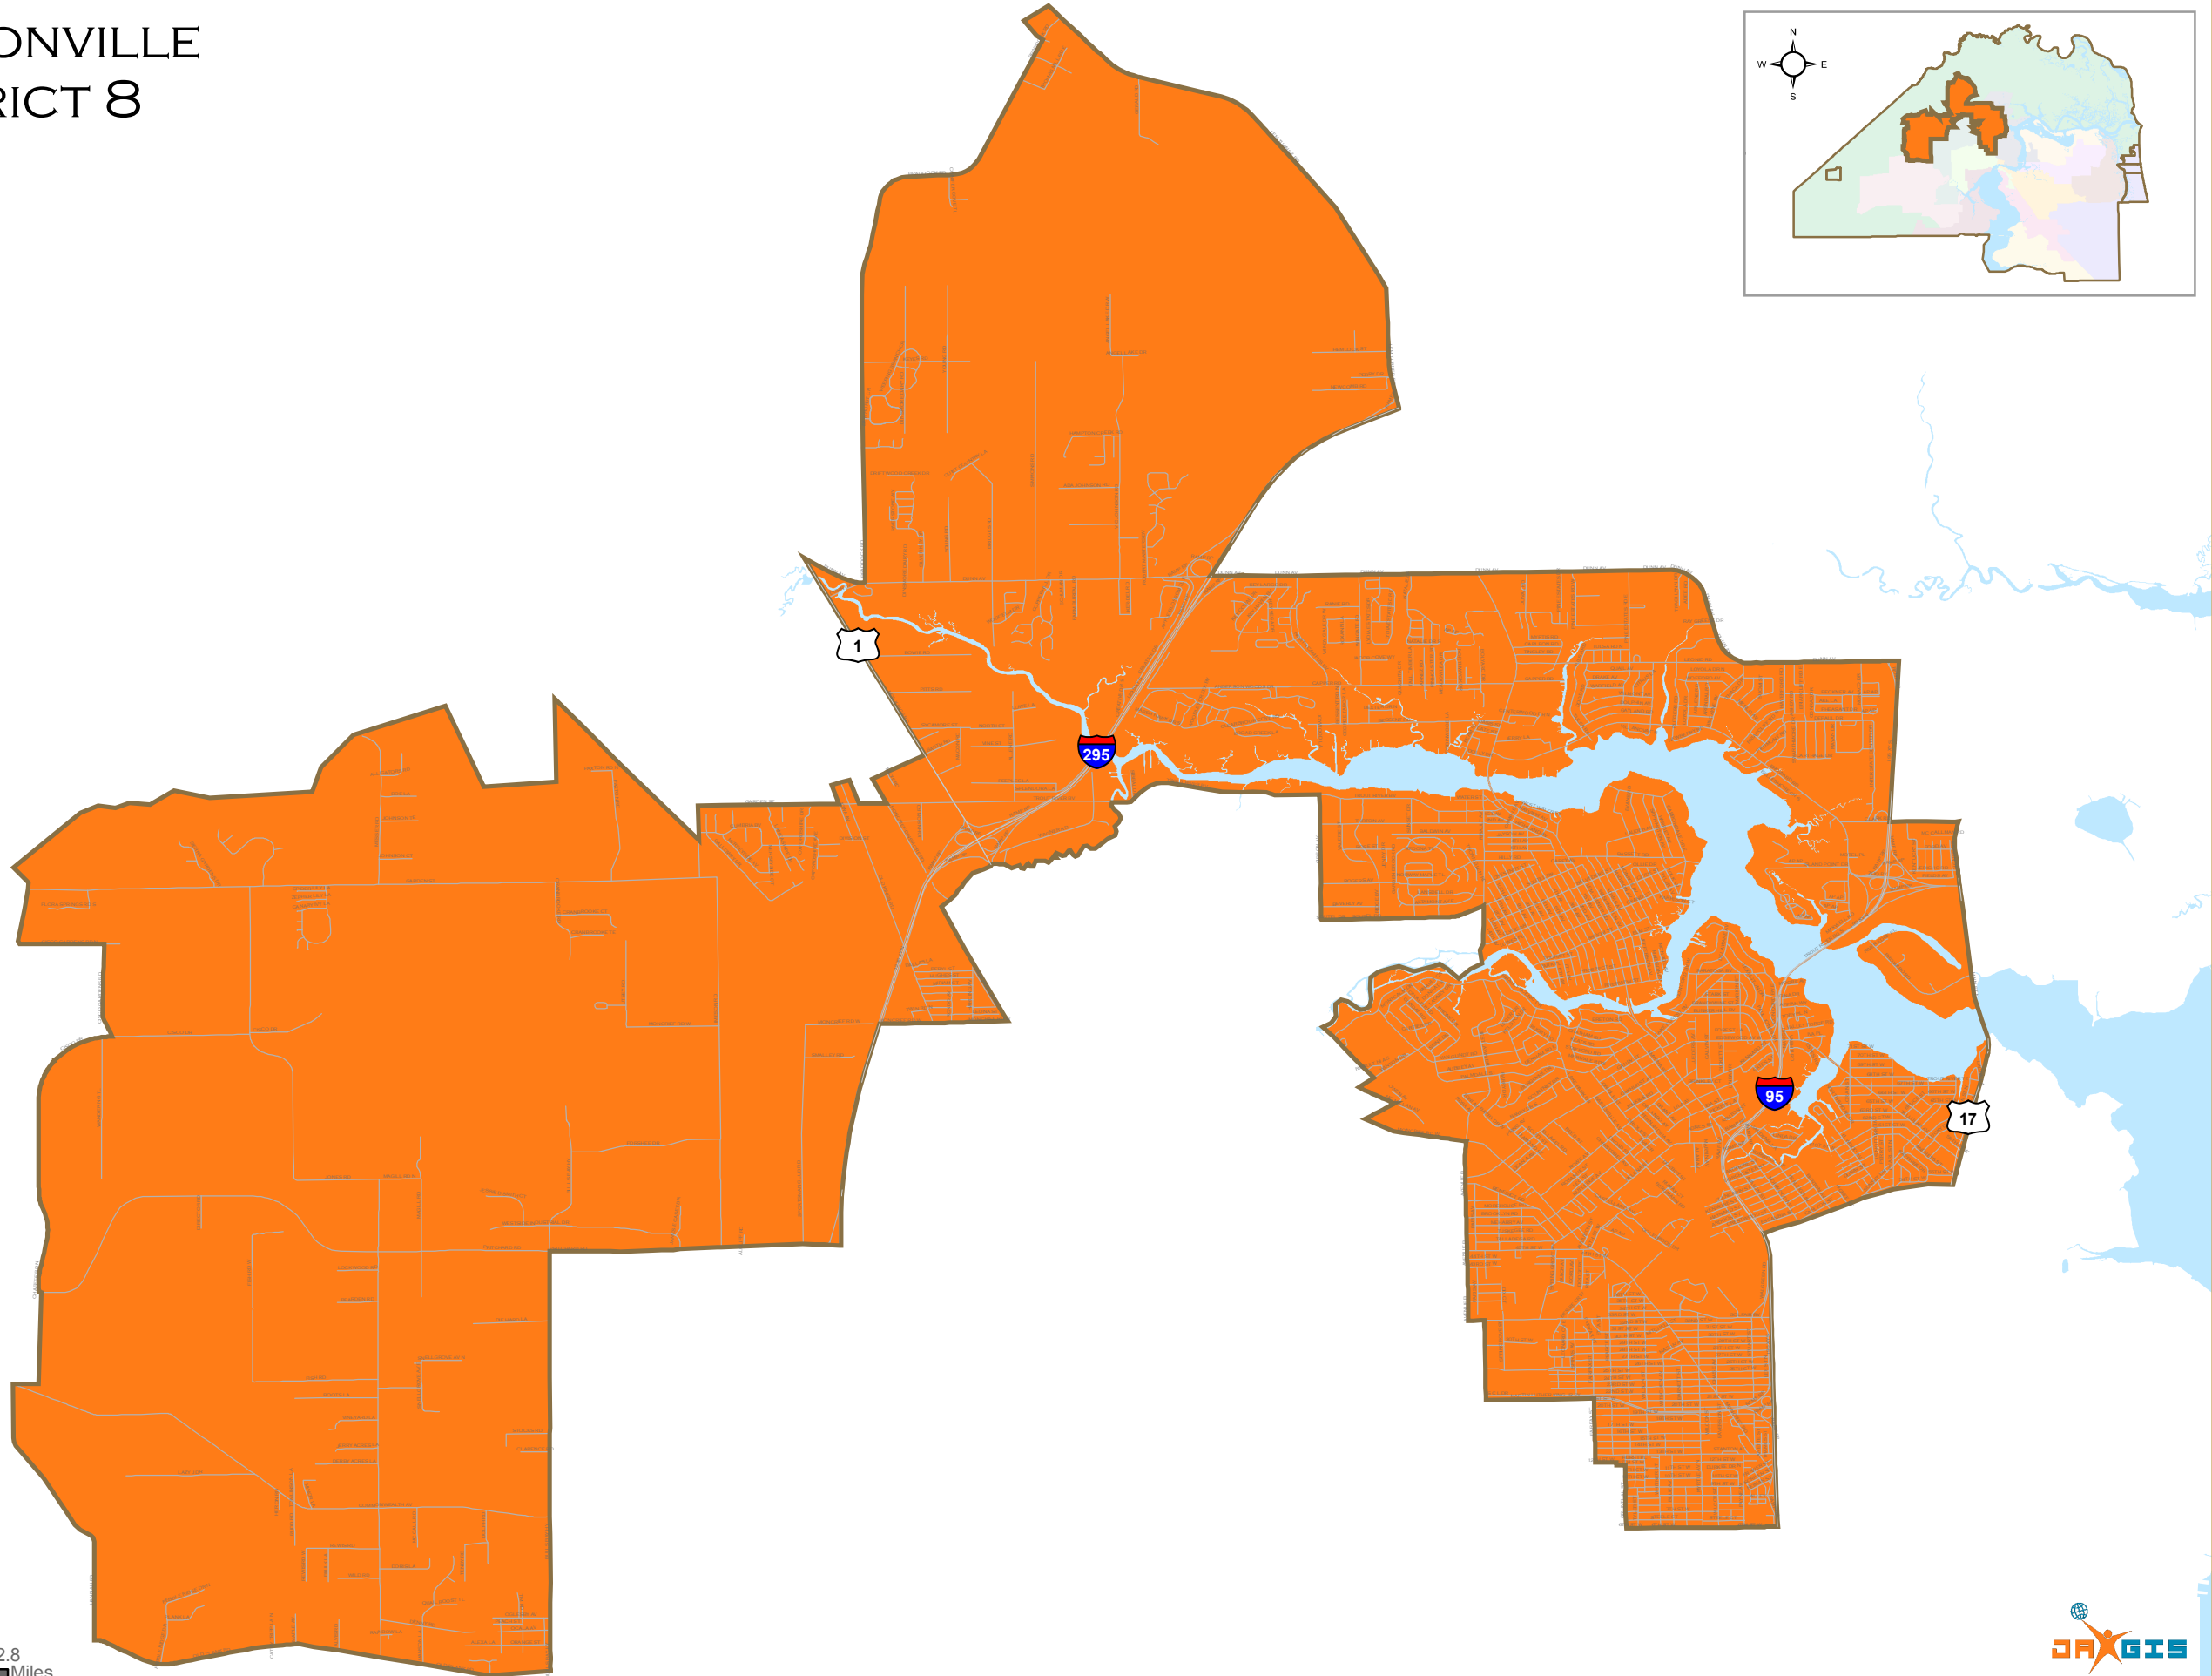

CITY OF JACKSONVILLE COUNCIL DISTRICT 8

LEGEND

- District 8 Roads
- Council District 8
- Water

0 0.35 0.7 1.4 2.1 2.8 Miles