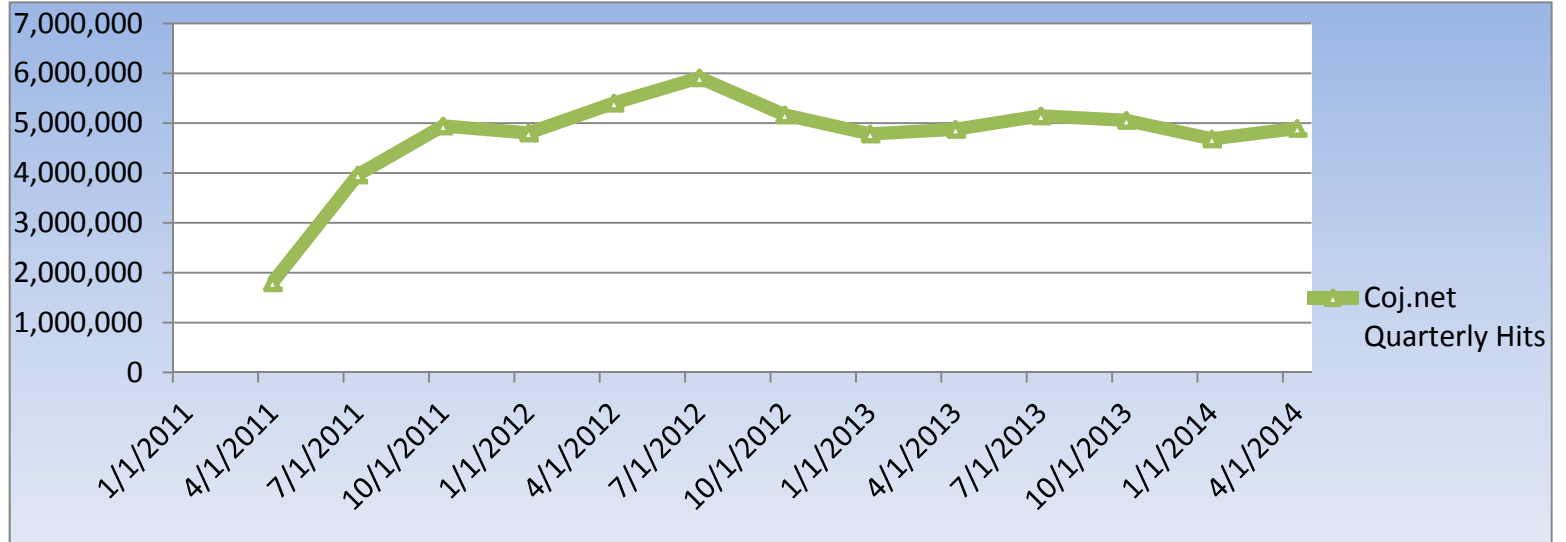

City of Jacksonville's Website Quarterly Hits: 4,895,886

City Priority

**Economic
Development**

Quality of Life

Narrative

Information. We need it to live, work and play. The City of Jacksonville makes access to information a little easier. How? By way of the city's coj.net website. The official website for the City of Jacksonville, coj.net, launched in 2003 and has continued to be a consummate source of information for the citizens of Jacksonville. The website averages 5 million hits per quarter.