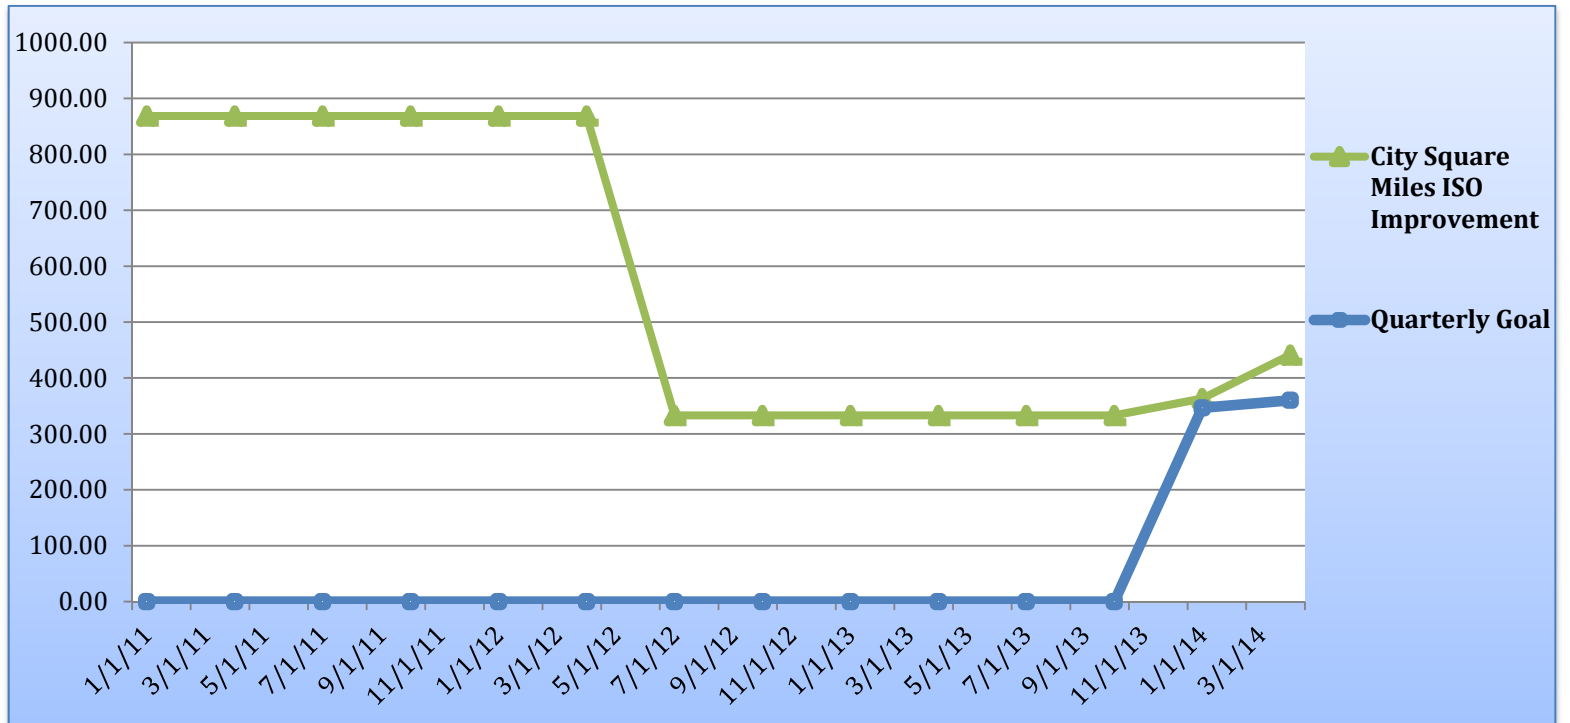

Mission

Improve 10% of City's Geographic Community ISO Rating, in Class 8b and 10 Areas

ISO Rating Improvement: 441.27 square miles

Quarterly Target: 360.06 square miles

City Priority

Quality of Life

Narrative

- The first, Class 3 (green areas in the map below), represents 90.7% of residents (333.06 sq.mi.), and has the lowest premiums.
- The second, Class 8B (yellow), represents 5% of the city's residents (174.35 sq.mi.), and reflects higher premiums.
- The third, Class 10 (red), represents 4% of city's residents (361.27 sq.mi.), reflecting the highest insurance premiums.